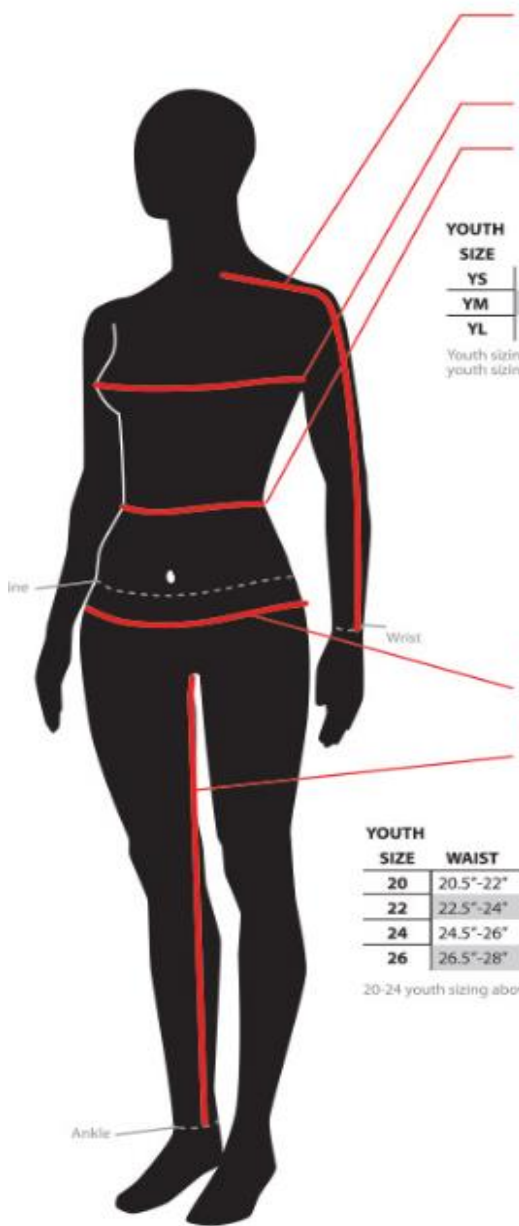

WOMEN'S RACEWEAR FIT GUIDE

WOMEN'S AND YOUTH JERSEYS

- **Sleeve**- Measure from the center of the spine at the base of the neck, around the shoulder, over the elbow and down to the wrist.
- **Bust**- Measure around the fullest part of the bust.
- **Waist**- Measure around the narrowest part of the waist

YOUTH		
SIZE	SLEEVE	WAIST
YS	20"-21"	20"-22"
YM	22"-23"	24"-26"
YL	24"-26"	28"-30"

Youth sizing above is same as men's youth sizing.

ADULT			
SIZE	SLEEVE	BUST	WAIST
XS	28"	32"	23.5"-24.5"
S	29"	35"	25.5"-26.5"
M	30"	38"	27.5"-28.5"
L	31"	41"	30"-31.5"
X	32"	44"	33"-35"
2X	33"	48"	37"

WOMEN'S AND YOUTH RACE PANTS

- **Hip**- Measure around the body halfway between belly button and crotch.
- **Inseam**- Measurement is actual pant inseam.

YOUTH		IN-BOOT	OVER-BOOT
SIZE	WAIST	INSEAM	INSEAM
20	20.5"-22"	19.5"	20.5"
22	22.5"-24"	20"	22"
24	24.5"-26"	21"	26"
26	26.5"-28"	24"	28"

20-24 youth sizing above same as men's youth sizing

ADULT	(MEN'S SIZE REFERENCE)	HIP	IN-BOOT	OVER-BOOT
SIZE		MAX	INSEAM	INSEAM
0/2	(28)	33"	27"	30"
3/4	(30)	36.5"	28"	31"
5/6	(32)	40"	29"	31"
7/8	(34)	42"	30"	32"
9/10	(36)	44"	30"	32"
11/12	(38)	46"	30"	33"
13/14	(40)	48"	30"	33"
15/16	(42)	50"	30"	33"
17/18	(44)	52"	33"	33"
19/20	(46)	54"		33"

*Cross reference to Men's size is approximate fit in comparison. Women's pants are shaped different than men's to fit the female body, so there are fitment differences between Men's and Women's.